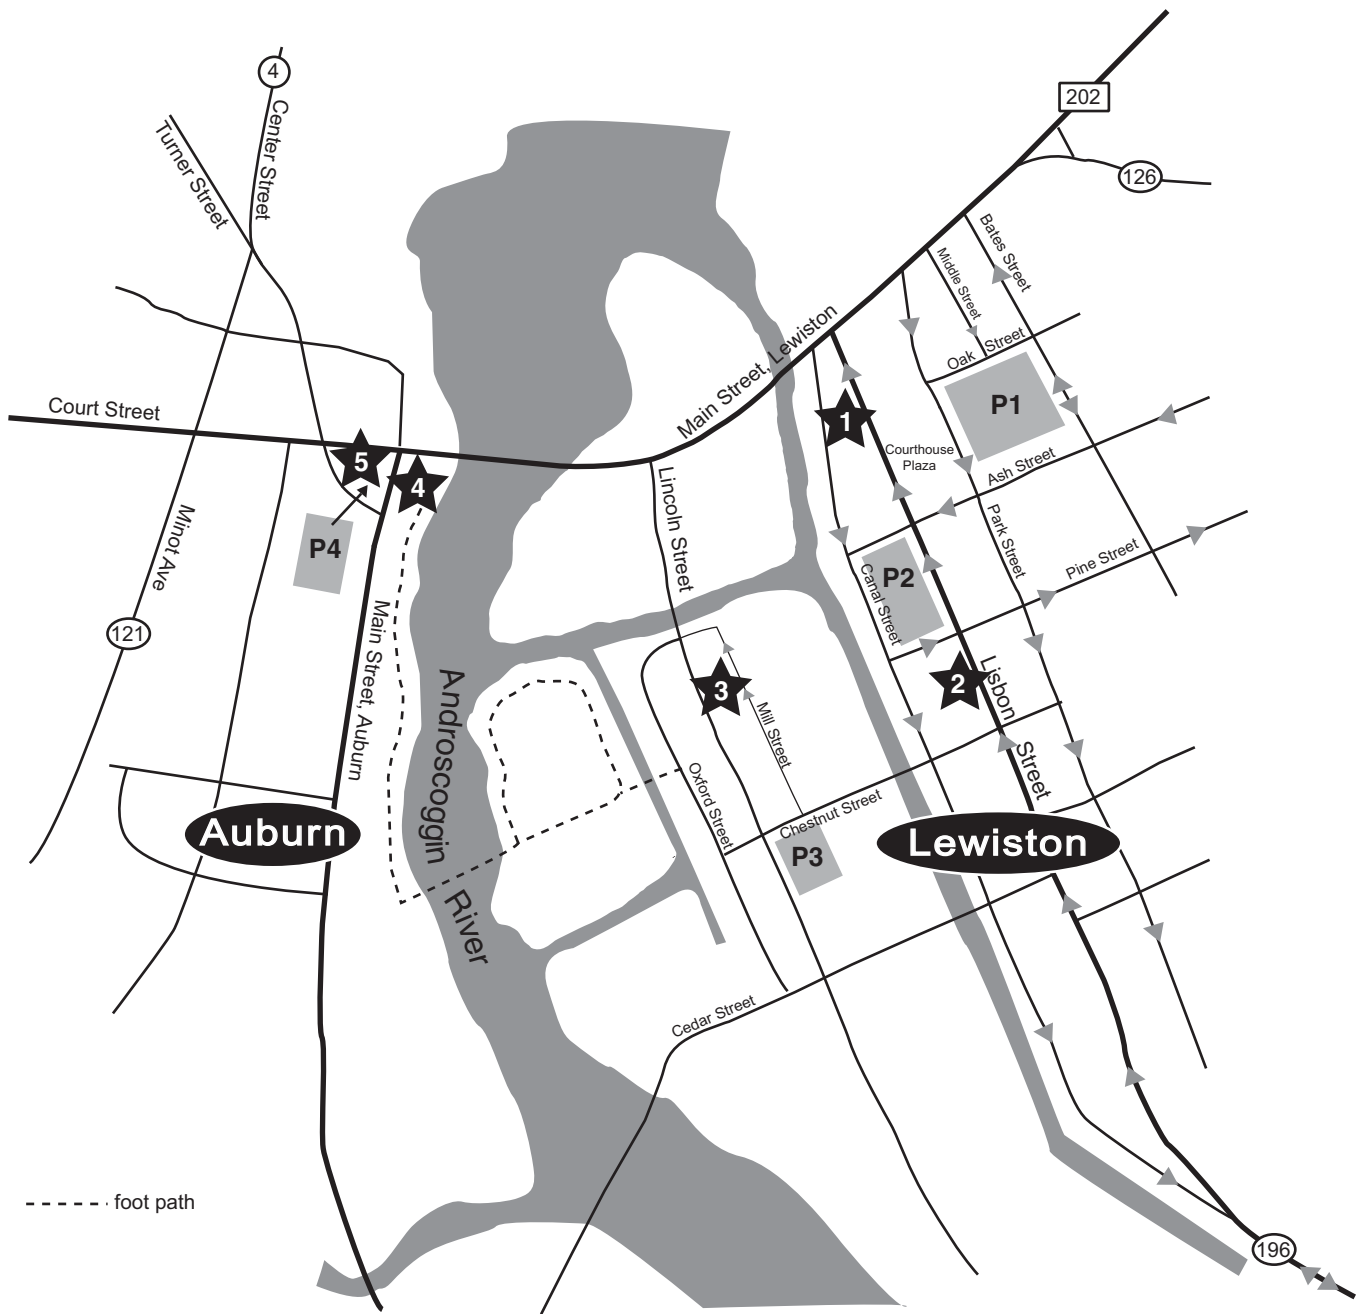

# L/A Arts Visual Art Spaces 2008

----- foot path

## L/A Arts Visual Art Spaces

- ★
**1** Gallery 5,  
49 Lisbon St, Lew.  
*parking on street and P1 & P2*
- ★
**2** Community Gallery  
221 Lisbon St, Lew.  
*parking on street and P2 & P1*
- ★
**3** Art & Java Wall  
at Willy Beans Cafe & Bistro  
Mill # 6, 70 Lincoln St, Lew.  
*parking in front (lot) and P3*
- ★
**4** Art & Ale Window  
at Gritty McDuff's  
68 Main St, Aub.  
*parking on street and P4*
- ★
**5** Auburn City Hall Entranceway  
60 Court St, Aub.  
*parking in P4*